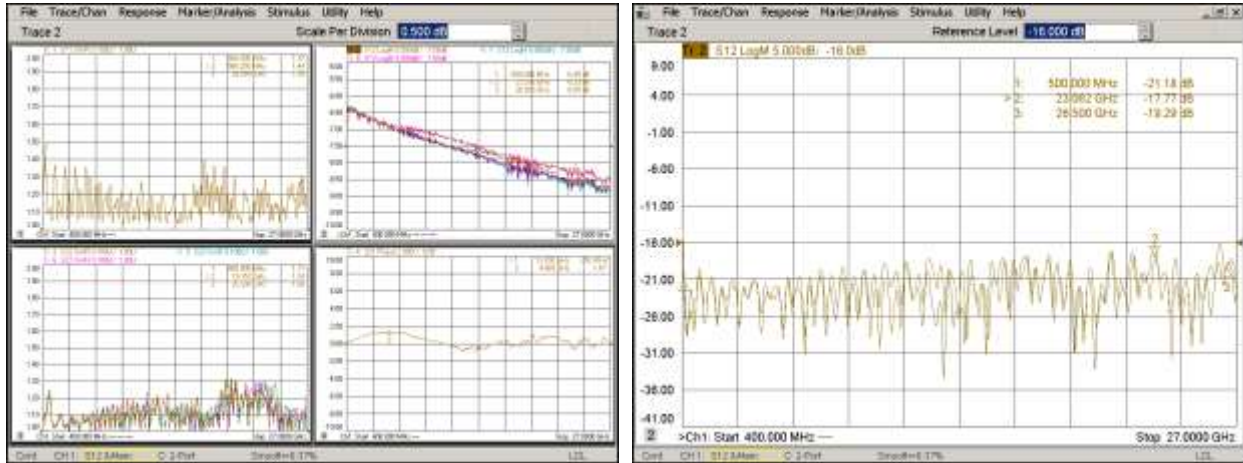

成都利德尔科技有限公司 ChengDu Leader Microwave Technology Co.,Ltd

电话: 028-65199117 传真: 028-65199116

<http://www.leadermicrowave.com> sales@leader-mw.com

TEL: +86-28-65199117 FAX: +86-28-65199116

Add: 中国 成都市成华区华翰路 89 号 610000

No.89,Huahan Road, chenghua Zone Chengdu, Sichuan China Zip Code:610000