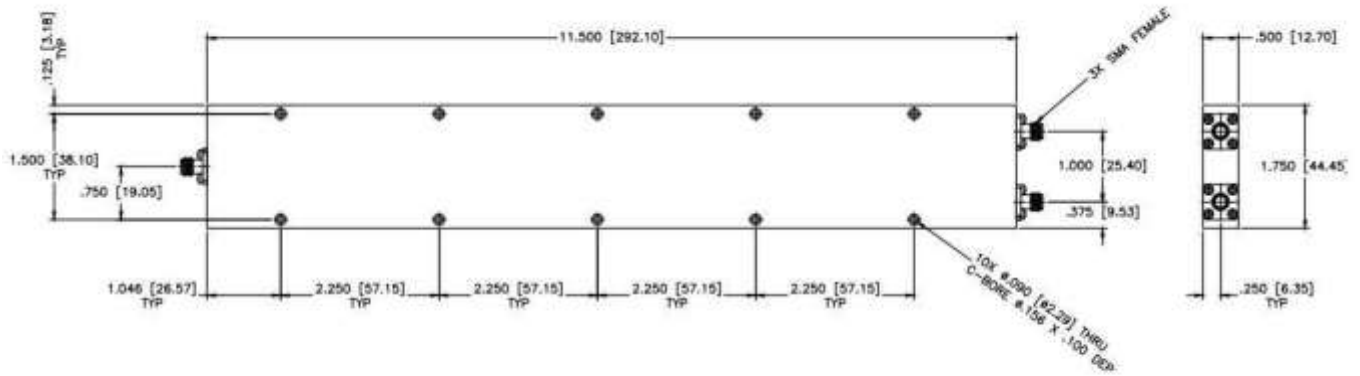

Remarks:

1. Not include Theoretical loss 3db 2.Power rating is for load vswr better than 1.20:1

Environmental Specifications	
Operational Temperature	-40°C~+85°C
Storage Temperature	-50°C~+105°C
Altitude	30,000 ft. (Epoxy Sealed Controlled environment)
	60,000 ft. 1.0psi min (Hermetically Sealed Un-controlled environment) (Optional)
Vibration	25gRMS (15 degrees 2KHz) endurance, 1 hour per axis
Humidity	100% RH at 35°C, 95%RH at 40°C
Shock	20G for 11msec half sine wave,3 axis both directions
Mechanical Specifications	
Housing	Aluminum
Connector	Ternary alloy
Female Contact:	gold plated beryllium brass
Rohs	compliant
Weight	0.25kg

No.89,Huahan Road, chenghua Zone Chengdu, Sichuan China Zip Code:610000

Outline Drawing:

All Dimensions in mm

Outline Tolerances $\pm 0.5(0.02)$

Mounting Holes Tolerances $\pm 0.2(0.008)$

All Connectors: SMA-Female